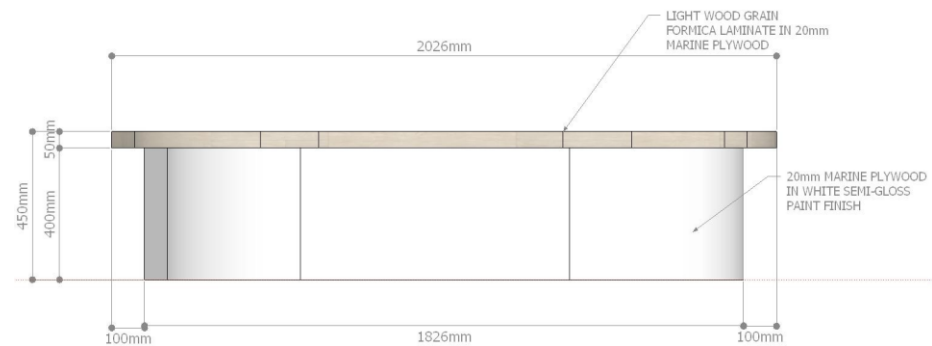

CROSS SECTION

* ARTIST INTENT ONLY, SUPPLIER/MANUFACTURER CAN STILL RECOMMEND/SUGGEST ON BETTER MATERIAL/DETAILS

FC/ACTIVITY/SEATING AREA - PLANTS & PLANT BOX

PLANT BOXES		
PHOTOS	DESCRIPTION	QTY.
	500mm Dia. x 900mm Hgt. in Semi-gloss white	8
	400mm Dia. x 600mm Hgt. in Semi-gloss white	8
	400mm X 400mm X 500mm in Semi-gloss white	8
	Semi-Triangular in Light Wood grain finish (see dimensions)	5

ACTIVITY/SEATING AREA - CIRCULAR SEATING

PLAN

CUSTOMIZED CIRCULAR SEATS		
PHOTOS	DESCRIPTION	QTY.
	1200mm Dia. x 500mm Hgt. in Glossy white	3
	900mm Dia. x 450mm Hgt. in Glossy Sage green	2
	600mm Dia. x 350mm Hgt. in Glossy Light gray	7

FRONT

ACTIVITY/SEATING AREA - SEMI-TRIANGULAR SEATING OPTION 1

PERSPECTIVE

PLAN

CUSTOMIZED SEMI-TRIANGULAR SEATS		
PHOTOS	DESCRIPTION	QTY.
	2217mm X 2026mm X 450mm LAMINATED SEAT	4

FRONT

* ARTIST INTENT ONLY, SUPPLIER/MANUFACTURER CAN STILL RECOMMEND/SUGGEST ON BETTER MATERIAL/DETAILS

ACTIVITY/SEATING AREA - SEMI-TRIANGULAR SEATING OPTION 2

PERSPECTIVE

PLAN

CUSTOMIZED SEMI-TRIANGULAR SEATS		
PHOTOS	DESCRIPTION	QTY.
	2217mm X 2026mm X 450mm LAMINATED SEAT WITH VERTIFLUTE CLADDING	4

FRONT