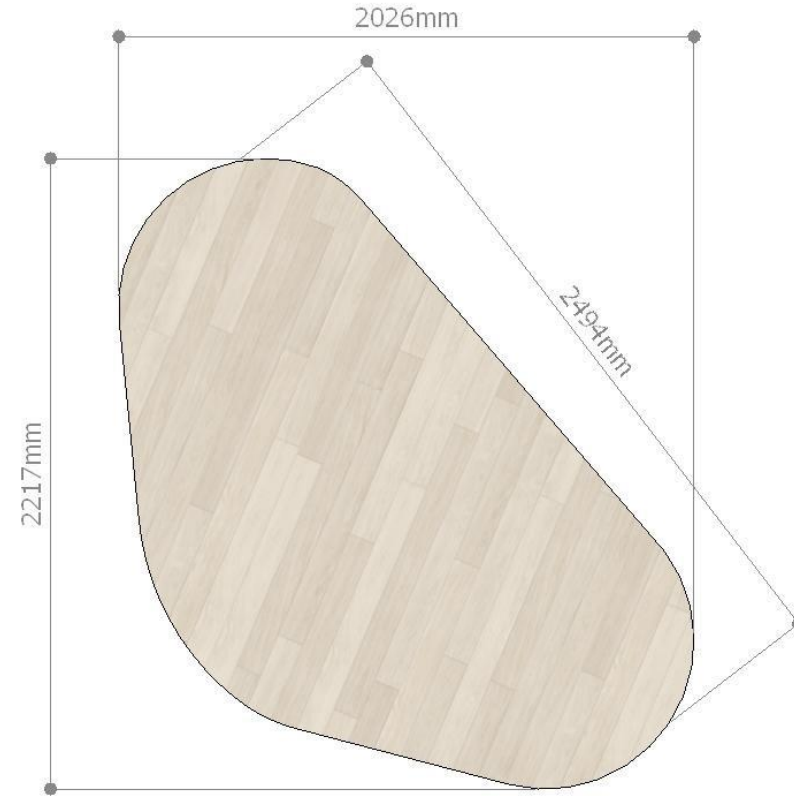

FOODCOURT - HIGH TABLE WITH CHARGING OUTLETS

PLAN

PERSPECTIVE

SIDE

FRONT

SECTION

HIGH TABLE WITH CHARGING OUTLETS		
PHOTOS	DESCRIPTION	QTY.
	2200mm L x 1000mm W x 1100mm Hgt. with white quartz counter and vertiflute cladding	1

CROSS SECTION

* ARTIST INTENT ONLY, SUPPLIER/MANUFACTURER CAN STILL RECOMMEND/SUGGEST ON BETTER MATERIAL/DETAILS

FC/ACTIVITY/SEATING AREA - PLANTS & PLANT BOX

PLANT BOXES		
PHOTOS	DESCRIPTION	QTY.
	500mm Dia. x 900mm Hgt. in Semi-gloss white	8
	400mm Dia. x 600mm Hgt. in Semi-gloss white	8
	400mm X 400mm X 500mm in Semi-gloss white	8
	Semi-Triangular in Light Wood grain finish (see dimensions)	5

ACTIVITY/SEATING AREA - CIRCULAR SEATING

PLAN

CUSTOMIZED CIRCULAR SEATS		
PHOTOS	DESCRIPTION	QTY.
	1200mm Dia. x 500mm Hgt. in Glossy white	3
	900mm Dia. x 450mm Hgt. in Glossy Sage green	2
	600mm Dia. x 350mm Hgt. in Glossy Light gray	7

FRONT

ACTIVITY/SEATING AREA - SEMI-TRIANGULAR SEATING OPTION 1

PERSPECTIVE

PLAN

CUSTOMIZED SEMI-TRIANGULAR SEATS		
PHOTOS	DESCRIPTION	QTY.
	2217mm X 2026mm X 450mm LAMINATED SEAT	4

FRONT

* ARTIST INTENT ONLY, SUPPLIER/MANUFACTURER CAN STILL RECOMMEND/SUGGEST ON BETTER MATERIAL/DETAILS