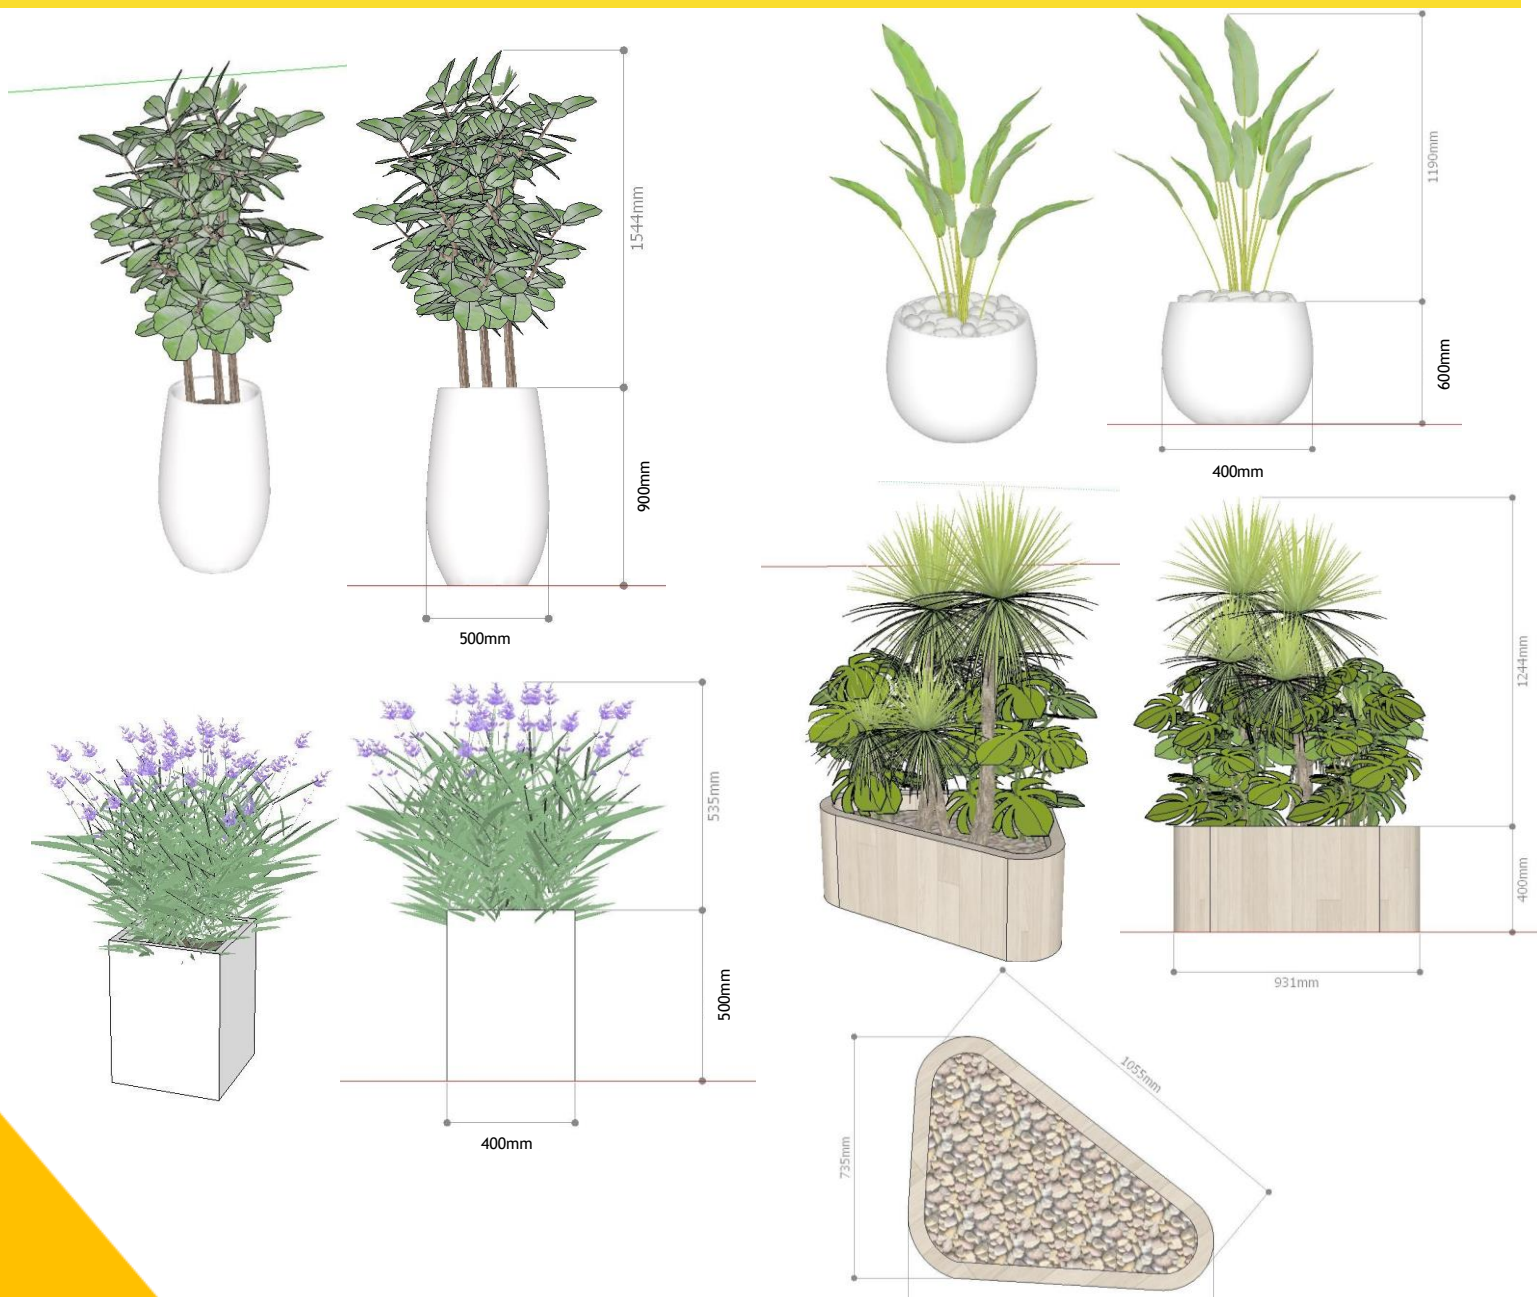

FOODCOURT - HIGH TABLE WITH CHARGING OUTLETS

PLAN

PERSPECTIVE

SIDE

FRONT

SECTION

HIGH TABLE WITH CHARGING OUTLETS		
PHOTOS	DESCRIPTION	QTY.
	2200mm L x 1000mm W x 1100mm Hgt. with white quartz counter and vertiflute cladding	1

SEATING AREA- HIGH TABLE WITH CHARGING OUTLETS

FRONT

PERSPECTIVE

HIGH TABLE WITH CHARGING OUTLETS		
PHOTOS	DESCRIPTION	QTY.
	1792mm Dia. x 1210mm Hgt. with white quartz counter and vertiflute cladding	1

FRONT

CROSS SECTION

* ARTIST INTENT ONLY, SUPPLIER/MANUFACTURER CAN STILL RECOMMEND/SUGGEST ON BETTER MATERIAL/DETAILS

FC/ACTIVITY/SEATING AREA - PLANTS & PLANT BOX

PLANT BOXES		
PHOTOS	DESCRIPTION	QTY.
	500mm Dia. x 900mm Hgt. in Semi-gloss white	8
	400mm Dia. x 600mm Hgt. in Semi-gloss white	8
	400mm X 400mm X 500mm in Semi-gloss white	8
	Semi-Triangular in Light Wood grain finish (see dimensions)	5

FRONT

ACTIVITY/SEATING AREA - SEMI-TRIANGULAR SEATING OPTION 1

PERSPECTIVE

PLAN

CUSTOMIZED SEMI-TRIANGULAR SEATS		
PHOTOS	DESCRIPTION	QTY.
	2217mm X 2026mm X 450mm LAMINATED SEAT	4

FRONT

* ARTIST INTENT ONLY, SUPPLIER/MANUFACTURER CAN STILL RECOMMEND/SUGGEST ON BETTER MATERIAL/DETAILS