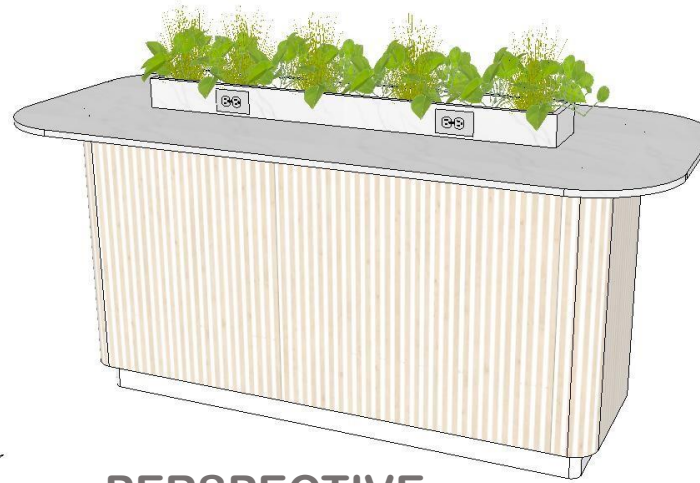

FOODCOURT - HIGH TABLE WITH CHARGING OUTLETS

PLAN

PERSPECTIVE

SIDE

FRONT

SECTION

HIGH TABLE WITH CHARGING OUTLETS		
PHOTOS	DESCRIPTION	QTY.
	2200mm L x 1000mm W x 1100mm Hgt. with white quartz counter and vertiflute cladding	1

SEATING AREA- HIGH TABLE WITH CHARGING OUTLETS

FRONT

PERSPECTIVE

HIGH TABLE WITH CHARGING OUTLETS		
PHOTOS	DESCRIPTION	QTY.
	1792mm Dia. x 1210mm Hgt. with white quartz counter and vertiflute cladding	1

FRONT

CROSS SECTION

* ARTIST INTENT ONLY, SUPPLIER/MANUFACTURER CAN STILL RECOMMEND/SUGGEST ON BETTER MATERIAL/DETAILS

FC/ACTIVITY/SEATING AREA - PLANTS & PLANT BOX

PLANT BOXES		
PHOTOS	DESCRIPTION	QTY.
	500mm Dia. x 900mm Hgt. in Semi-gloss white	8
	400mm Dia. x 600mm Hgt. in Semi-gloss white	8
	400mm X 400mm X 500mm in Semi-gloss white	8
	Semi-Triangular in Light Wood grain finish (see dimensions)	5