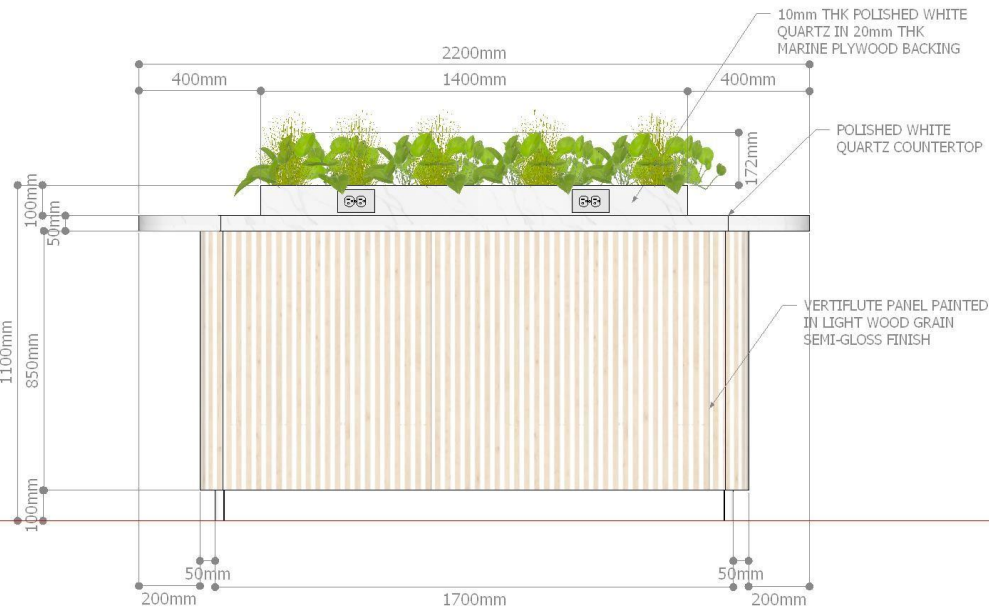

FOODCOURT - HIGH TABLE WITH CHARGING OUTLETS

PLAN

PERSPECTIVE

SIDE

FRONT

SECTION

HIGH TABLE WITH CHARGING OUTLETS		
PHOTOS	DESCRIPTION	QTY.
	2200mm L x 1000mm W x 1100mm Hgt. with white quartz counter and vertiflute cladding	1

SEATING AREA- HIGH TABLE WITH CHARGING OUTLETS

FRONT

PERSPECTIVE

HIGH TABLE WITH CHARGING OUTLETS		
PHOTOS	DESCRIPTION	QTY.
	1792mm Dia. x 1210mm Hgt. with white quartz counter and vertiflute cladding	1

FRONT

CROSS SECTION

* ARTIST INTENT ONLY, SUPPLIER/MANUFACTURER CAN STILL RECOMMEND/SUGGEST ON BETTER MATERIAL/DETAILS

FC/ACTIVITY/SEATING AREA - PLANTS & PLANT BOX

PLANT BOXES		
PHOTOS	DESCRIPTION	QTY.
	500mm Dia. x 900mm Hgt. in Semi-gloss white	8
	400mm Dia. x 600mm Hgt. in Semi-gloss white	8
	400mm X 400mm X 500mm in Semi-gloss white	8
	Semi-Triangular in Light Wood grain finish (see dimensions)	5

ACTIVITY/SEATING AREA - CIRCULAR SEATING

PLAN

CUSTOMIZED CIRCULAR SEATS		
PHOTOS	DESCRIPTION	QTY.
	1200mm Dia. x 500mm Hgt. in Glossy white	3
	900mm Dia. x 450mm Hgt. in Glossy Sage green	2
	600mm Dia. x 350mm Hgt. in Glossy Light gray	7