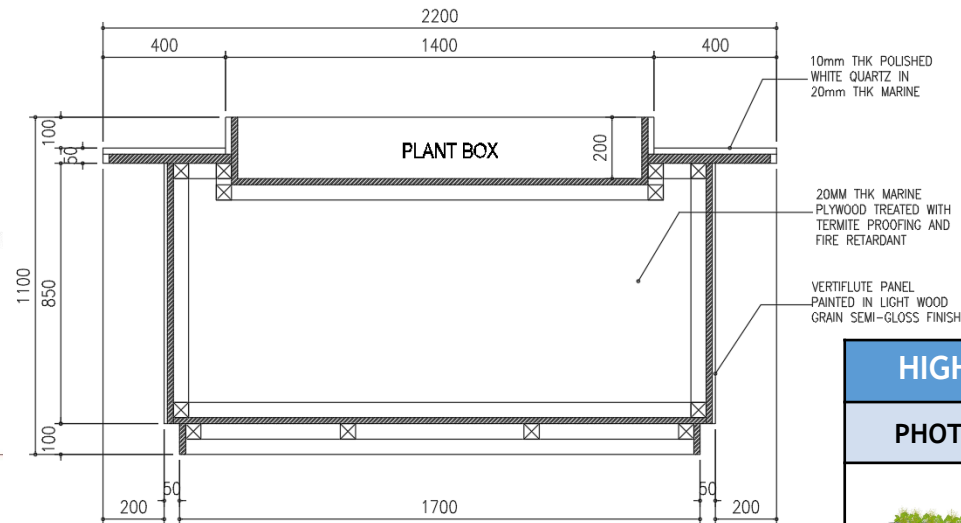

FOODCOURT - HIGH TABLE WITH CHARGING OUTLETS

PLAN

PERSPECTIVE

SIDE

FRONT

SECTION

HIGH TABLE WITH CHARGING OUTLETS		
PHOTOS	DESCRIPTION	QTY.
	2200mm L x 1000mm W x 1100mm Hgt. with white quartz counter and vertiflute cladding	1

SEATING AREA- HIGH TABLE WITH CHARGING OUTLETS

FRONT

PERSPECTIVE

HIGH TABLE WITH CHARGING OUTLETS		
PHOTOS	DESCRIPTION	QTY.
	1792mm Dia. x 1210mm Hgt. with white quartz counter and vertiflute cladding	1

FRONT

CROSS SECTION

* ARTIST INTENT ONLY, SUPPLIER/MANUFACTURER CAN STILL RECOMMEND/SUGGEST ON BETTER MATERIAL/DETAILS

FC/ACTIVITY/SEATING AREA - PLANTS & PLANT BOX

PLANT BOXES		
PHOTOS	DESCRIPTION	QTY.
	500mm Dia. x 900mm Hgt. in Semi-gloss white	8
	400mm Dia. x 600mm Hgt. in Semi-gloss white	8
	400mm X 400mm X 500mm in Semi-gloss white	8
	Semi-Triangular in Light Wood grain finish (see dimensions)	5

ACTIVITY/SEATING AREA - CIRCULAR SEATING

PLAN

CUSTOMIZED CIRCULAR SEATS		
PHOTOS	DESCRIPTION	QTY.
	1200mm Dia. x 500mm Hgt. in Glossy white	3
	900mm Dia. x 450mm Hgt. in Glossy Sage green	2
	600mm Dia. x 350mm Hgt. in Glossy Light gray	7