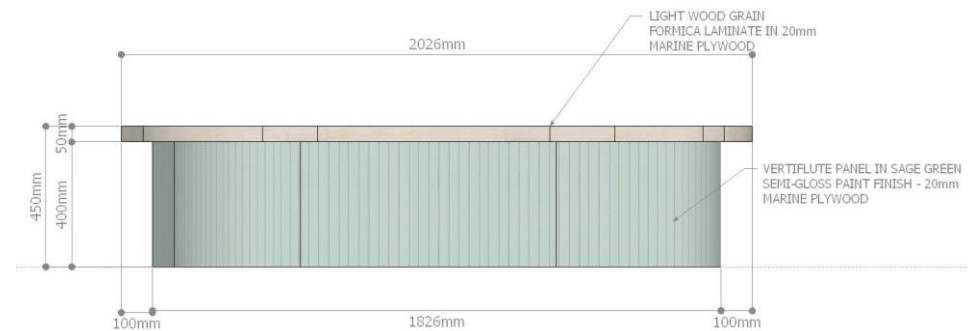

CROSS SECTION

* ARTIST INTENT ONLY, SUPPLIER/MANUFACTURER CAN STILL RECOMMEND/SUGGEST ON BETTER MATERIAL/DETAILS

FC/ACTIVITY/SEATING AREA - PLANTS & PLANT BOX

PLANT BOXES		
PHOTOS	DESCRIPTION	QTY.
	500mm Dia. x 900mm Hgt. in Semi-gloss white	8
	400mm Dia. x 600mm Hgt. in Semi-gloss white	8
	400mm X 400mm X 500mm in Semi-gloss white	8
	Semi-Triangular in Light Wood grain finish (see dimensions)	5

FRONT

ACTIVITY/SEATING AREA - SEMI-TRIANGULAR SEATING OPTION 1

PERSPECTIVE

PLAN

CUSTOMIZED SEMI-TRIANGULAR SEATS		
PHOTOS	DESCRIPTION	QTY.
	2217mm X 2026mm X 450mm LAMINATED SEAT	4

FRONT

* ARTIST INTENT ONLY, SUPPLIER/MANUFACTURER CAN STILL RECOMMEND/SUGGEST ON BETTER MATERIAL/DETAILS

ACTIVITY/SEATING AREA - SEMI-TRIANGULAR SEATING OPTION 2

PERSPECTIVE

PLAN

CUSTOMIZED SEMI-TRIANGULAR SEATS		
PHOTOS	DESCRIPTION	QTY.
	2217mm X 2026mm X 450mm LAMINATED SEAT WITH VERTIFLUTE CLADDING	4

FRONT