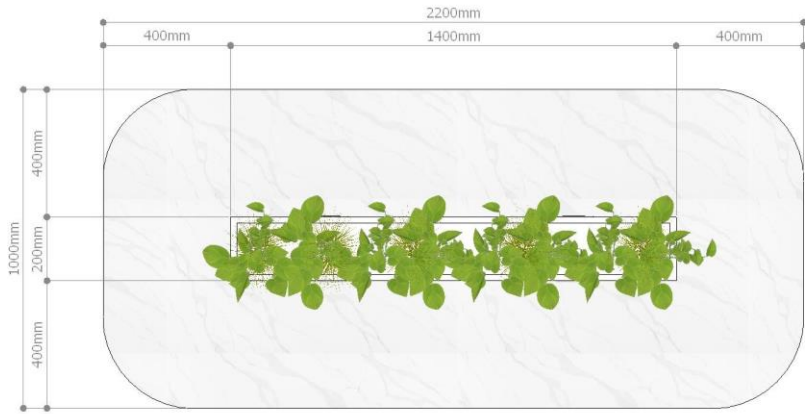

FOODCOURT - HIGH TABLE WITH CHARGING OUTLETS

PLAN

PERSPECTIVE

SIDE

FRONT

SECTION

HIGH TABLE WITH CHARGING OUTLETS		
PHOTOS	DESCRIPTION	QTY.
	2200mm L x 1000mm W x 1100mm Hgt. with white quartz counter and vertiflute cladding	1

SEATING AREA- HIGH TABLE WITH CHARGING OUTLETS

FRONT

PERSPECTIVE

HIGH TABLE WITH CHARGING OUTLETS		
PHOTOS	DESCRIPTION	QTY.
	1792mm Dia. x 1210mm Hgt. with white quartz counter and vertiflute cladding	1

FRONT

CROSS SECTION

* ARTIST INTENT ONLY, SUPPLIER/MANUFACTURER CAN STILL RECOMMEND/SUGGEST ON BETTER MATERIAL/DETAILS

FC/ACTIVITY/SEATING AREA - PLANTS & PLANT BOX

PLANT BOXES		
PHOTOS	DESCRIPTION	QTY.
	500mm Dia. x 900mm Hgt. in Semi-gloss white	8
	400mm Dia. x 600mm Hgt. in Semi-gloss white	8
	400mm X 400mm X 500mm in Semi-gloss white	8
	Semi-Triangular in Light Wood grain finish (see dimensions)	5

ACTIVITY/SEATING AREA - CIRCULAR SEATING

PLAN

CUSTOMIZED CIRCULAR SEATS		
PHOTOS	DESCRIPTION	QTY.
	1200mm Dia. x 500mm Hgt. in Glossy white	3
	900mm Dia. x 450mm Hgt. in Glossy Sage green	2
	600mm Dia. x 350mm Hgt. in Glossy Light gray	7