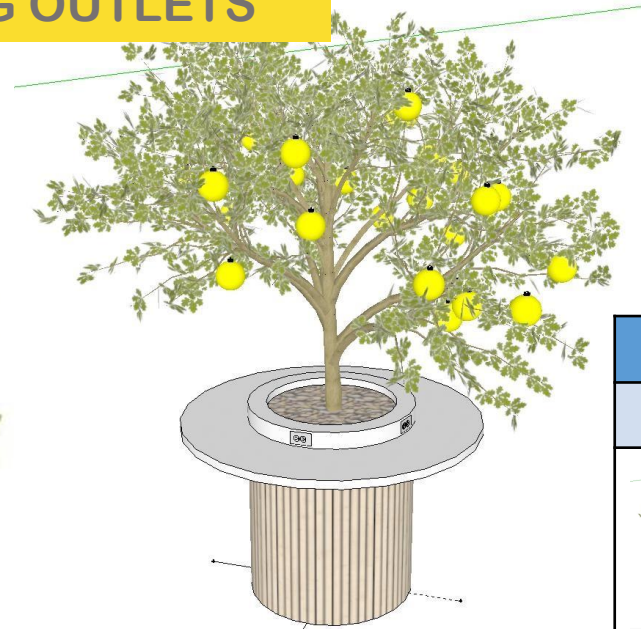

FOODCOURT - HIGH TABLE WITH CHARGING OUTLETS

PLAN

PERSPECTIVE

SIDE

FRONT

SECTION

HIGH TABLE WITH CHARGING OUTLETS		
PHOTOS	DESCRIPTION	QTY.
	2200mm L x 1000mm W x 1100mm Hgt. with white quartz counter and vertiflute cladding	1

SEATING AREA- HIGH TABLE WITH CHARGING OUTLETS

FRONT

PERSPECTIVE

HIGH TABLE WITH CHARGING OUTLETS		
PHOTOS	DESCRIPTION	QTY.
	1792mm Dia. x 1210mm Hgt. with white quartz counter and vertiflute cladding	1

FRONT

CROSS SECTION

* ARTIST INTENT ONLY, SUPPLIER/MANUFACTURER CAN STILL RECOMMEND/SUGGEST ON BETTER MATERIAL/DETAILS

FC/ACTIVITY/SEATING AREA - PLANTS & PLANT BOX

PLANT BOXES		
PHOTOS	DESCRIPTION	QTY.
	500mm Dia. x 900mm Hgt. in Semi-gloss white	8
	400mm Dia. x 600mm Hgt. in Semi-gloss white	8
	400mm X 400mm X 500mm in Semi-gloss white	8
	Semi-Triangular in Light Wood grain finish (see dimensions)	5