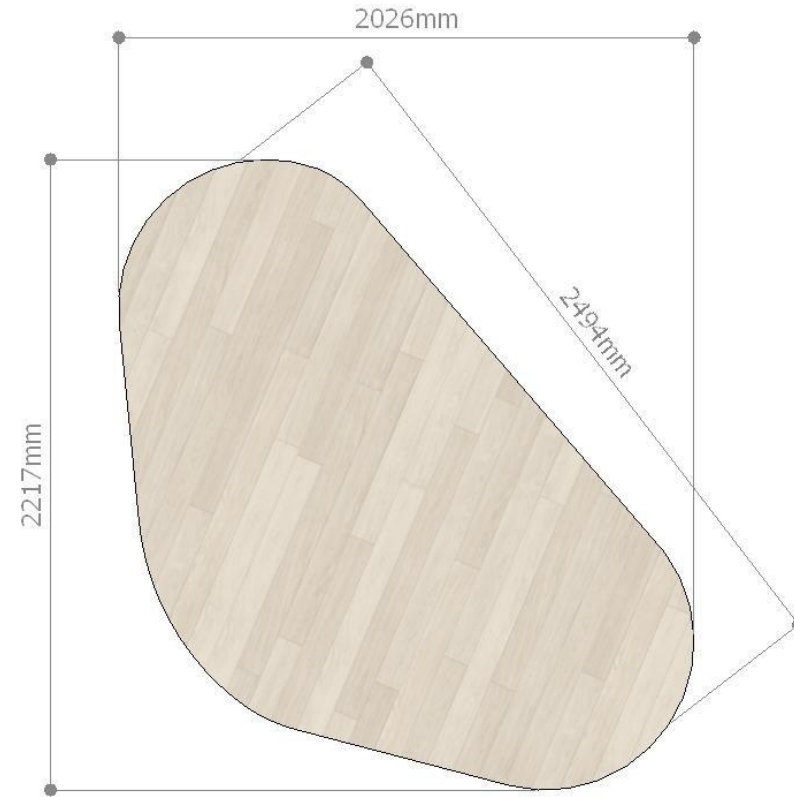

CROSS SECTION

* ARTIST INTENT ONLY, SUPPLIER/MANUFACTURER CAN STILL RECOMMEND/SUGGEST ON BETTER MATERIAL/DETAILS

FC/ACTIVITY/SEATING AREA - PLANTS & PLANT BOX

PLANT BOXES		
PHOTOS	DESCRIPTION	QTY.
	500mm Dia. x 900mm Hgt. in Semi-gloss white	8
	400mm Dia. x 600mm Hgt. in Semi-gloss white	8
	400mm X 400mm X 500mm in Semi-gloss white	8
	Semi-Triangular in Light Wood grain finish (see dimensions)	5

ACTIVITY/SEATING AREA - CIRCULAR SEATING

PLAN

CUSTOMIZED CIRCULAR SEATS		
PHOTOS	DESCRIPTION	QTY.
	1200mm Dia. x 500mm Hgt. in Glossy white	3
	900mm Dia. x 450mm Hgt. in Glossy Sage green	2
	600mm Dia. x 350mm Hgt. in Glossy Light gray	7

FRONT

ACTIVITY/SEATING AREA - SEMI-TRIANGULAR SEATING OPTION 1

PERSPECTIVE

PLAN

CUSTOMIZED SEMI-TRIANGULAR SEATS		
PHOTOS	DESCRIPTION	QTY.
	2217mm X 2026mm X 450mm LAMINATED SEAT	4

FRONT

* ARTIST INTENT ONLY, SUPPLIER/MANUFACTURER CAN STILL RECOMMEND/SUGGEST ON BETTER MATERIAL/DETAILS

ACTIVITY/SEATING AREA - SEMI-TRIANGULAR SEATING OPTION 2

PERSPECTIVE

PLAN

CUSTOMIZED SEMI-TRIANGULAR SEATS		
PHOTOS	DESCRIPTION	QTY.
	2217mm X 2026mm X 450mm LAMINATED SEAT WITH VERTIFLUTE CLADDING	4

FRONT