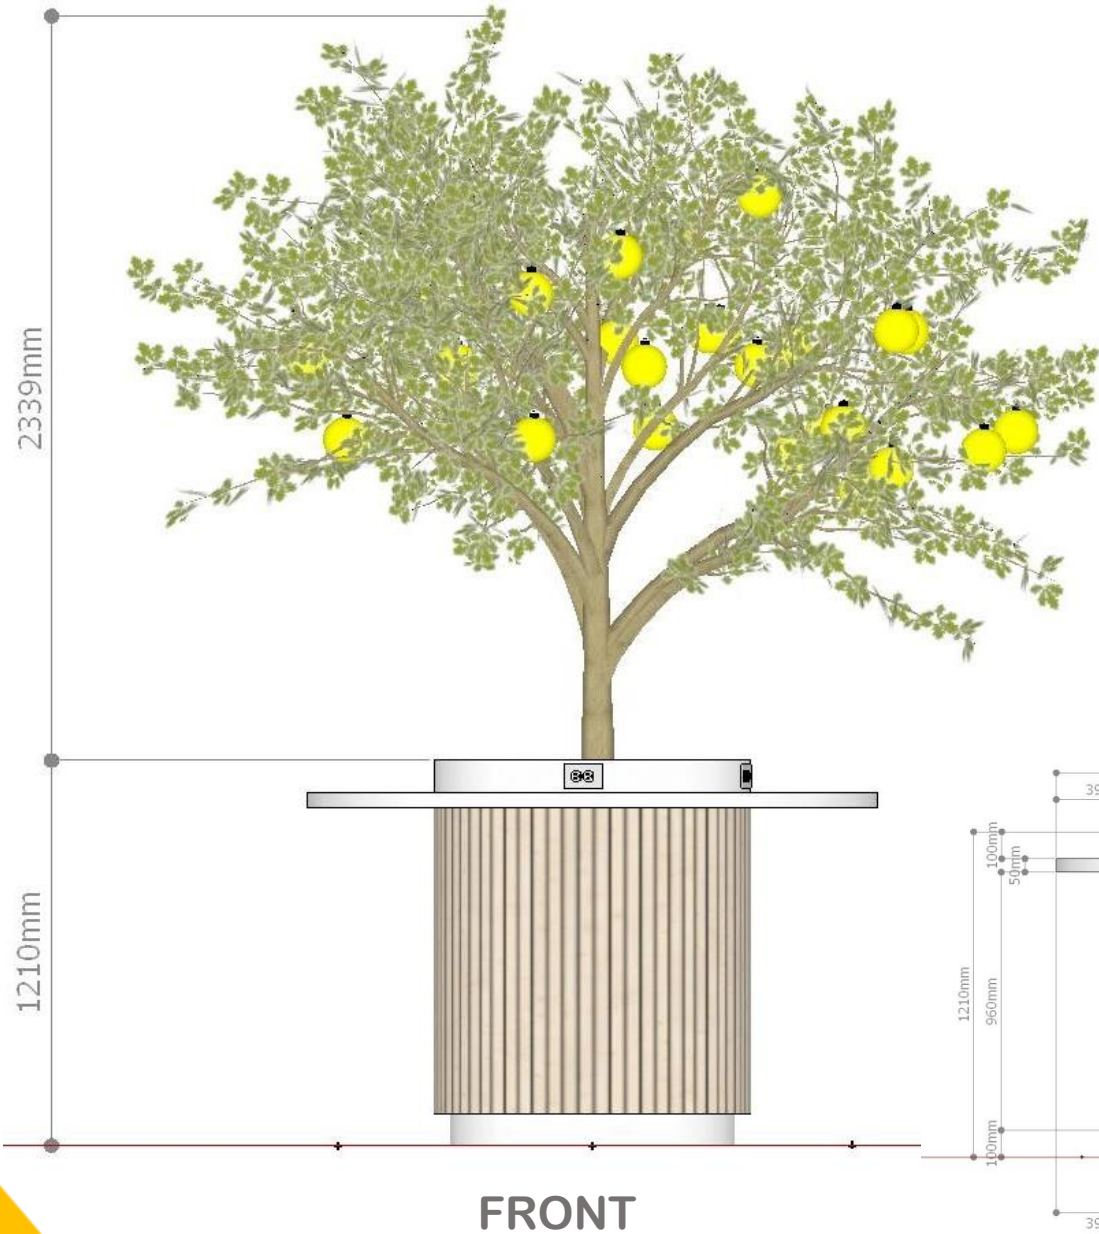

FOODCOURT - HIGH TABLE WITH CHARGING OUTLETS

PLAN

PERSPECTIVE

SIDE

FRONT

SECTION

HIGH TABLE WITH CHARGING OUTLETS		
PHOTOS	DESCRIPTION	QTY.
	2200mm L x 1000mm W x 1100mm Hgt. with white quartz counter and vertiflute cladding	1

SEATING AREA- HIGH TABLE WITH CHARGING OUTLETS

FRONT

PERSPECTIVE

HIGH TABLE WITH CHARGING OUTLETS		
PHOTOS	DESCRIPTION	QTY.
	1792mm Dia. x 1210mm Hgt. with white quartz counter and vertiflute cladding	1

FRONT

CROSS SECTION

* ARTIST INTENT ONLY, SUPPLIER/MANUFACTURER CAN STILL RECOMMEND/SUGGEST ON BETTER MATERIAL/DETAILS

FC/ACTIVITY/SEATING AREA - PLANTS & PLANT BOX

PLANT BOXES		
PHOTOS	DESCRIPTION	QTY.
	500mm Dia. x 900mm Hgt. in Semi-gloss white	8
	400mm Dia. x 600mm Hgt. in Semi-gloss white	8
	400mm X 400mm X 500mm in Semi-gloss white	8
	Semi-Triangular in Light Wood grain finish (see dimensions)	5

ACTIVITY/SEATING AREA - CIRCULAR SEATING

PLAN

CUSTOMIZED CIRCULAR SEATS		
PHOTOS	DESCRIPTION	QTY.
	1200mm Dia. x 500mm Hgt. in Glossy white	3
	900mm Dia. x 450mm Hgt. in Glossy Sage green	2
	600mm Dia. x 350mm Hgt. in Glossy Light gray	7