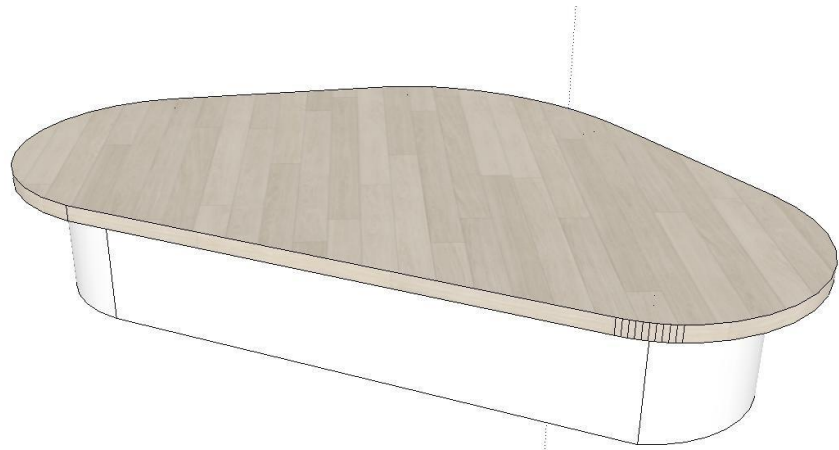

FOODCOURT - HIGH TABLE WITH CHARGING OUTLETS

PLAN

PERSPECTIVE

SIDE

FRONT

SECTION

HIGH TABLE WITH CHARGING OUTLETS		
PHOTOS	DESCRIPTION	QTY.
	2200mm L x 1000mm W x 1100mm Hgt. with white quartz counter and vertiflute cladding	1

CROSS SECTION

* ARTIST INTENT ONLY, SUPPLIER/MANUFACTURER CAN STILL RECOMMEND/SUGGEST ON BETTER MATERIAL/DETAILS

FC/ACTIVITY/SEATING AREA - PLANTS & PLANT BOX

PLANT BOXES		
PHOTOS	DESCRIPTION	QTY.
	500mm Dia. x 900mm Hgt. in Semi-gloss white	8
	400mm Dia. x 600mm Hgt. in Semi-gloss white	8
	400mm X 400mm X 500mm in Semi-gloss white	8
	Semi-Triangular in Light Wood grain finish (see dimensions)	5

ACTIVITY/SEATING AREA - CIRCULAR SEATING

PLAN

CUSTOMIZED CIRCULAR SEATS		
PHOTOS	DESCRIPTION	QTY.
	1200mm Dia. x 500mm Hgt. in Glossy white	3
	900mm Dia. x 450mm Hgt. in Glossy Sage green	2
	600mm Dia. x 350mm Hgt. in Glossy Light gray	7

FRONT

ACTIVITY/SEATING AREA - SEMI-TRIANGULAR SEATING OPTION 1

PERSPECTIVE

PLAN

CUSTOMIZED SEMI-TRIANGULAR SEATS		
PHOTOS	DESCRIPTION	QTY.
	2217mm X 2026mm X 450mm LAMINATED SEAT	4

FRONT

* ARTIST INTENT ONLY, SUPPLIER/MANUFACTURER CAN STILL RECOMMEND/SUGGEST ON BETTER MATERIAL/DETAILS