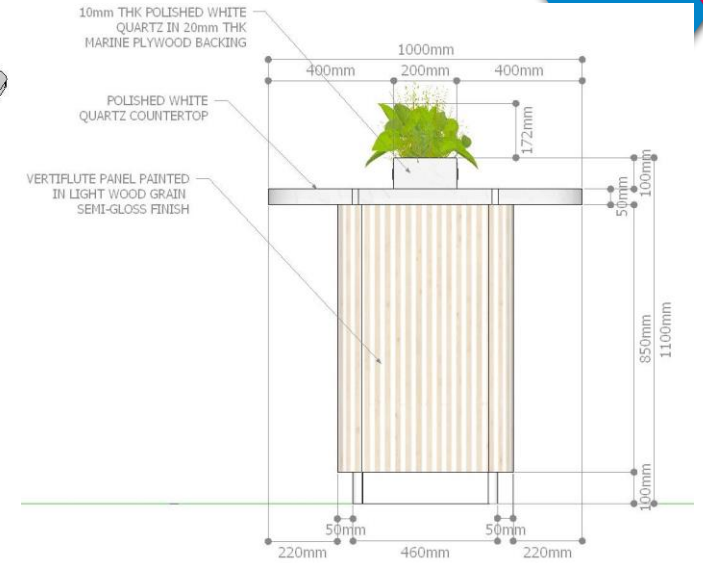

FOODCOURT - HIGH TABLE WITH CHARGING OUTLETS

PLAN

PERSPECTIVE

SIDE

FRONT

SECTION

HIGH TABLE WITH CHARGING OUTLETS		
PHOTOS	DESCRIPTION	QTY.
	2200mm L x 1000mm W x 1100mm Hgt. with white quartz counter and vertiflute cladding	1

SEATING AREA- HIGH TABLE WITH CHARGING OUTLETS

FRONT

PERSPECTIVE

HIGH TABLE WITH CHARGING OUTLETS		
PHOTOS	DESCRIPTION	QTY.
	1792mm Dia. x 1210mm Hgt. with white quartz counter and vertiflute cladding	1

FRONT

CROSS SECTION

* ARTIST INTENT ONLY, SUPPLIER/MANUFACTURER CAN STILL RECOMMEND/SUGGEST ON BETTER MATERIAL/DETAILS

FC/ACTIVITY/SEATING AREA - PLANTS & PLANT BOX

PLANT BOXES		
PHOTOS	DESCRIPTION	QTY.
	500mm Dia. x 900mm Hgt. in Semi-gloss white	8
	400mm Dia. x 600mm Hgt. in Semi-gloss white	8
	400mm X 400mm X 500mm in Semi-gloss white	8
	Semi-Triangular in Light Wood grain finish (see dimensions)	5

ACTIVITY/SEATING AREA - CIRCULAR SEATING

PLAN

CUSTOMIZED CIRCULAR SEATS		
PHOTOS	DESCRIPTION	QTY.
	1200mm Dia. x 500mm Hgt. in Glossy white	3
	900mm Dia. x 450mm Hgt. in Glossy Sage green	2
	600mm Dia. x 350mm Hgt. in Glossy Light gray	7