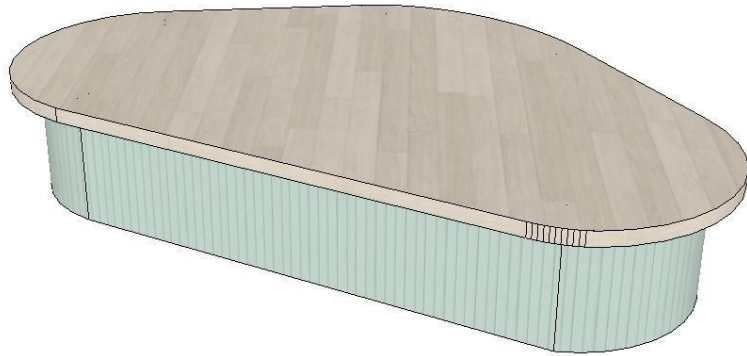

FOODCOURT - HIGH TABLE WITH CHARGING OUTLETS

PLAN

PERSPECTIVE

SIDE

FRONT

SECTION

HIGH TABLE WITH CHARGING OUTLETS		
PHOTOS	DESCRIPTION	QTY.
	2200mm L x 1000mm W x 1100mm Hgt. with white quartz counter and vertiflute cladding	1

ACTIVITY/SEATING AREA - CIRCULAR SEATING

PLAN

CUSTOMIZED CIRCULAR SEATS		
PHOTOS	DESCRIPTION	QTY.
	1200mm Dia. x 500mm Hgt. in Glossy white	3
	900mm Dia. x 450mm Hgt. in Glossy Sage green	2
	600mm Dia. x 350mm Hgt. in Glossy Light gray	7

FRONT

ACTIVITY/SEATING AREA - SEMI-TRIANGULAR SEATING OPTION 1

PERSPECTIVE

PLAN

CUSTOMIZED SEMI-TRIANGULAR SEATS		
PHOTOS	DESCRIPTION	QTY.
	2217mm X 2026mm X 450mm LAMINATED SEAT	4

FRONT

* ARTIST INTENT ONLY, SUPPLIER/MANUFACTURER CAN STILL RECOMMEND/SUGGEST ON BETTER MATERIAL/DETAILS

ACTIVITY/SEATING AREA - SEMI-TRIANGULAR SEATING OPTION 2

PERSPECTIVE

PLAN

CUSTOMIZED SEMI-TRIANGULAR SEATS		
PHOTOS	DESCRIPTION	QTY.
	2217mm X 2026mm X 450mm LAMINATED SEAT WITH VERTIFLUTE CLADDING	4

FRONT