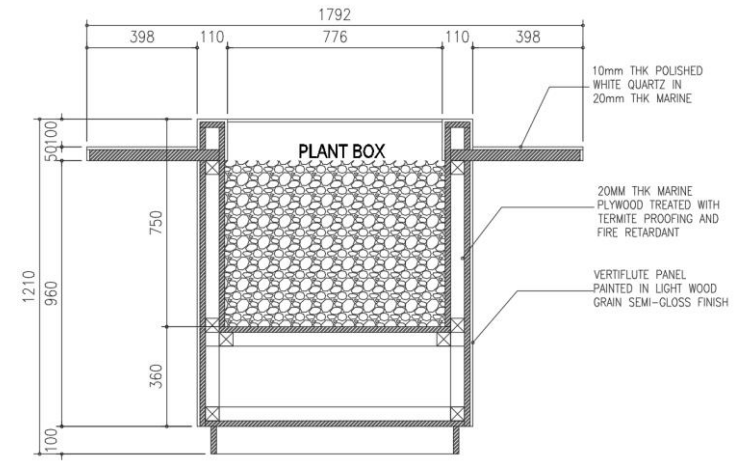

FOODCOURT - HIGH TABLE WITH CHARGING OUTLETS

PLAN

PERSPECTIVE

SIDE

FRONT

SECTION

HIGH TABLE WITH CHARGING OUTLETS		
PHOTOS	DESCRIPTION	QTY.
	2200mm L x 1000mm W x 1100mm Hgt. with white quartz counter and vertiflute cladding	1

SEATING AREA- HIGH TABLE WITH CHARGING OUTLETS

FRONT

PERSPECTIVE

HIGH TABLE WITH CHARGING OUTLETS		
PHOTOS	DESCRIPTION	QTY.
	1792mm Dia. x 1210mm Hgt. with white quartz counter and vertiflute cladding	1

FRONT

CROSS SECTION

* ARTIST INTENT ONLY, SUPPLIER/MANUFACTURER CAN STILL RECOMMEND/SUGGEST ON BETTER MATERIAL/DETAILS

FC/ACTIVITY/SEATING AREA - PLANTS & PLANT BOX

PLANT BOXES		
PHOTOS	DESCRIPTION	QTY.
	500mm Dia. x 900mm Hgt. in Semi-gloss white	8
	400mm Dia. x 600mm Hgt. in Semi-gloss white	8
	400mm X 400mm X 500mm in Semi-gloss white	8
	Semi-Triangular in Light Wood grain finish (see dimensions)	5

ACTIVITY/SEATING AREA - CIRCULAR SEATING

PLAN

CUSTOMIZED CIRCULAR SEATS		
PHOTOS	DESCRIPTION	QTY.
	1200mm Dia. x 500mm Hgt. in Glossy white	3
	900mm Dia. x 450mm Hgt. in Glossy Sage green	2
	600mm Dia. x 350mm Hgt. in Glossy Light gray	7