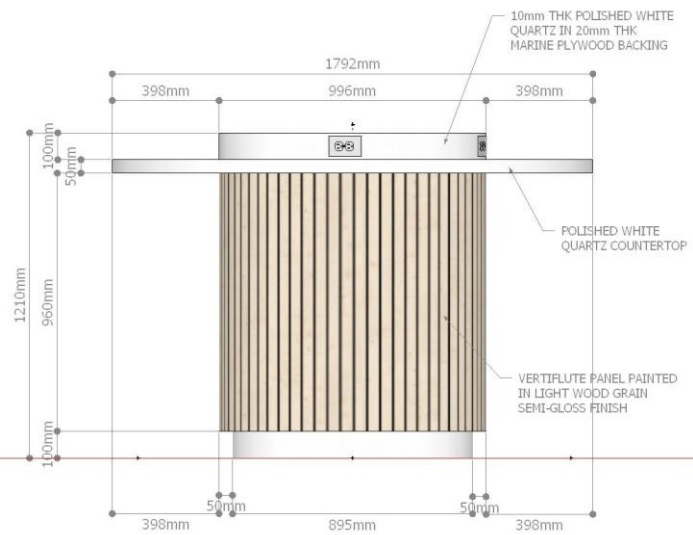

FOODCOURT - HIGH TABLE WITH CHARGING OUTLETS

PLAN

PERSPECTIVE

SIDE

FRONT

SECTION

HIGH TABLE WITH CHARGING OUTLETS		
PHOTOS	DESCRIPTION	QTY.
	2200mm L x 1000mm W x 1100mm Hgt. with white quartz counter and vertiflute cladding	1

SEATING AREA- HIGH TABLE WITH CHARGING OUTLETS

FRONT

PERSPECTIVE

HIGH TABLE WITH CHARGING OUTLETS		
PHOTOS	DESCRIPTION	QTY.
	1792mm Dia. x 1210mm Hgt. with white quartz counter and vertiflute cladding	1

FRONT

CROSS SECTION

* ARTIST INTENT ONLY, SUPPLIER/MANUFACTURER CAN STILL RECOMMEND/SUGGEST ON BETTER MATERIAL/DETAILS

FC/ACTIVITY/SEATING AREA - PLANTS & PLANT BOX

PLANT BOXES		
PHOTOS	DESCRIPTION	QTY.
	500mm Dia. x 900mm Hgt. in Semi-gloss white	8
	400mm Dia. x 600mm Hgt. in Semi-gloss white	8
	400mm X 400mm X 500mm in Semi-gloss white	8
	Semi-Triangular in Light Wood grain finish (see dimensions)	5

ACTIVITY/SEATING AREA - CIRCULAR SEATING

PLAN

CUSTOMIZED CIRCULAR SEATS		
PHOTOS	DESCRIPTION	QTY.
	1200mm Dia. x 500mm Hgt. in Glossy white	3
	900mm Dia. x 450mm Hgt. in Glossy Sage green	2
	600mm Dia. x 350mm Hgt. in Glossy Light gray	7