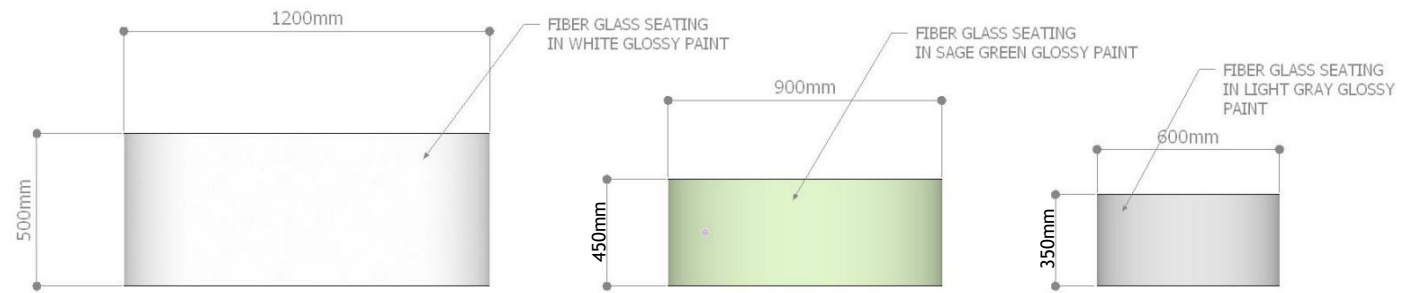

CROSS SECTION

* ARTIST INTENT ONLY, SUPPLIER/MANUFACTURER CAN STILL RECOMMEND/SUGGEST ON BETTER MATERIAL/DETAILS

FC/ACTIVITY/SEATING AREA - PLANTS & PLANT BOX

PLANT BOXES		
PHOTOS	DESCRIPTION	QTY.
	500mm Dia. x 900mm Hgt. in Semi-gloss white	8
	400mm Dia. x 600mm Hgt. in Semi-gloss white	8
	400mm X 400mm X 500mm in Semi-gloss white	8
	Semi-Triangular in Light Wood grain finish (see dimensions)	5

ACTIVITY/SEATING AREA - CIRCULAR SEATING

PLAN

CUSTOMIZED CIRCULAR SEATS		
PHOTOS	DESCRIPTION	QTY.
	1200mm Dia. x 500mm Hgt. in Glossy white	3
	900mm Dia. x 450mm Hgt. in Glossy Sage green	2
	600mm Dia. x 350mm Hgt. in Glossy Light gray	7

FRONT

ACTIVITY/SEATING AREA - SEMI-TRIANGULAR SEATING OPTION 1

PERSPECTIVE

PLAN

CUSTOMIZED SEMI-TRIANGULAR SEATS		
PHOTOS	DESCRIPTION	QTY.
	2217mm X 2026mm X 450mm LAMINATED SEAT	4

FRONT

* ARTIST INTENT ONLY, SUPPLIER/MANUFACTURER CAN STILL RECOMMEND/SUGGEST ON BETTER MATERIAL/DETAILS