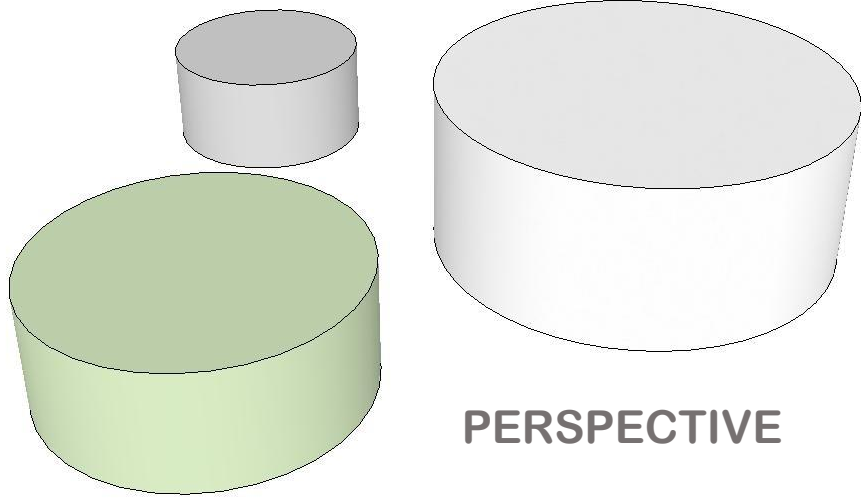

FOODCOURT - HIGH TABLE WITH CHARGING OUTLETS

PLAN

PERSPECTIVE

SIDE

FRONT

SECTION

HIGH TABLE WITH CHARGING OUTLETS		
PHOTOS	DESCRIPTION	QTY.
	2200mm L x 1000mm W x 1100mm Hgt. with white quartz counter and vertiflute cladding	1

CROSS SECTION

* ARTIST INTENT ONLY, SUPPLIER/MANUFACTURER CAN STILL RECOMMEND/SUGGEST ON BETTER MATERIAL/DETAILS

FC/ACTIVITY/SEATING AREA - PLANTS & PLANT BOX

PLANT BOXES		
PHOTOS	DESCRIPTION	QTY.
	500mm Dia. x 900mm Hgt. in Semi-gloss white	8
	400mm Dia. x 600mm Hgt. in Semi-gloss white	8
	400mm X 400mm X 500mm in Semi-gloss white	8
	Semi-Triangular in Light Wood grain finish (see dimensions)	5

ACTIVITY/SEATING AREA - CIRCULAR SEATING

PLAN

CUSTOMIZED CIRCULAR SEATS		
PHOTOS	DESCRIPTION	QTY.
	1200mm Dia. x 500mm Hgt. in Glossy white	3
	900mm Dia. x 450mm Hgt. in Glossy Sage green	2
	600mm Dia. x 350mm Hgt. in Glossy Light gray	7