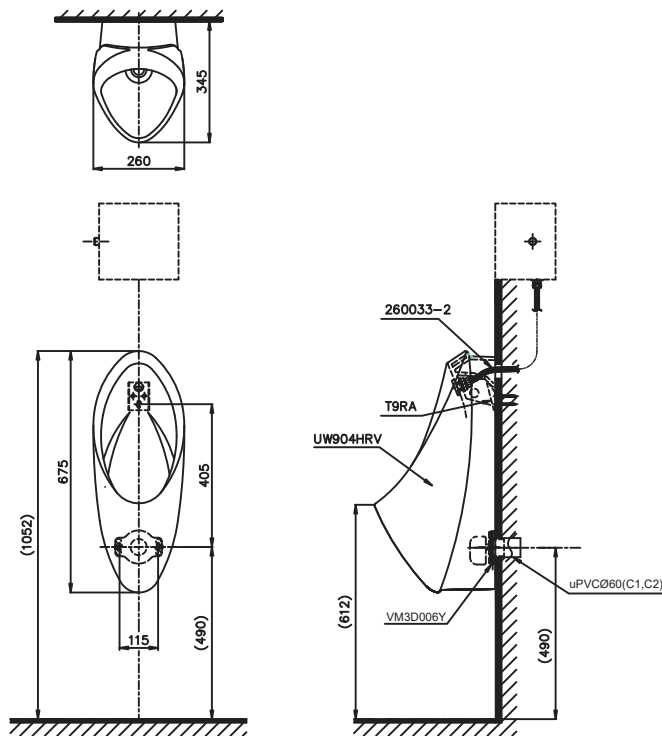

Wall Hung Urinal

UT904HRV

Features

- Compact design with privacy shields
- Easy and flexible installation

UT904HRV

Specifications

Water Usage : 0.5L

Size : 260W x 345D x 675H mm

Water Pressure : 0.05MPa ~ 0.75MPa

Parts Description

- **UT904HRV**
Wall Hung Urinal Back Inlet Type

Colors

- White

Please consult a TOTO representative for details