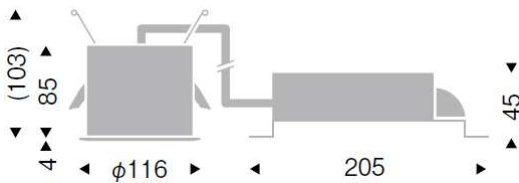

## ERD2642W

- Moistureproof Down Light(Rs series)
- Rs-5 LED module included
- Power consumption 9.5W
- Warm color (3000K)
- Non-dimmable type
- Frame: Die-cast aluminum (matt white)
- Under surface transparent tempered glass
- Driver packed separately
- Weight: 0.7 kg
- With driver
- Moisture-proof (IP44)
- Non-dimmable
- Thermal insulation unavailable
- Ceiling cutout :  $\phi 100$