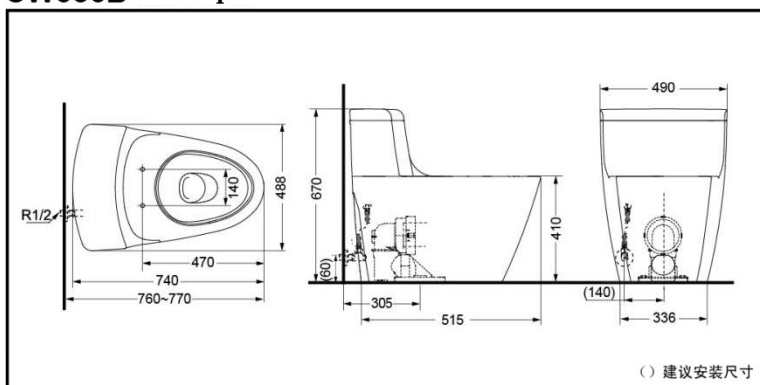

TOTO

One-piece Toilet

CW636B

CW636B

Cefiontect

Reduce
The Water

Tornado
Flushing

FEATURES

- Energetic streamline appearance design.
- 3/4.5 liters dual flushing system.
- 3D tornado flushing.
- CefionTect applied.
- Debris, mold and bacteria being prevented from sticking to ceramic surfaces leads to fewer chemicals and water in cleaning.

CW636B One-piece Toilet

*TOTO(CHINA) CO.,LTD. All rights reserved.

SPECIFICATIONS

Size: 740*488*670mm

Water use: 3/4.5L

Drainage: floor drain

Flush system:

3D tornado flushing

Rough-in: 305mm

Water supply:

0.05MPa(dynamic pressure)~

0.75MPa(static pressure)

OTHERS

Recommend fittings:

Lid TC389CVK