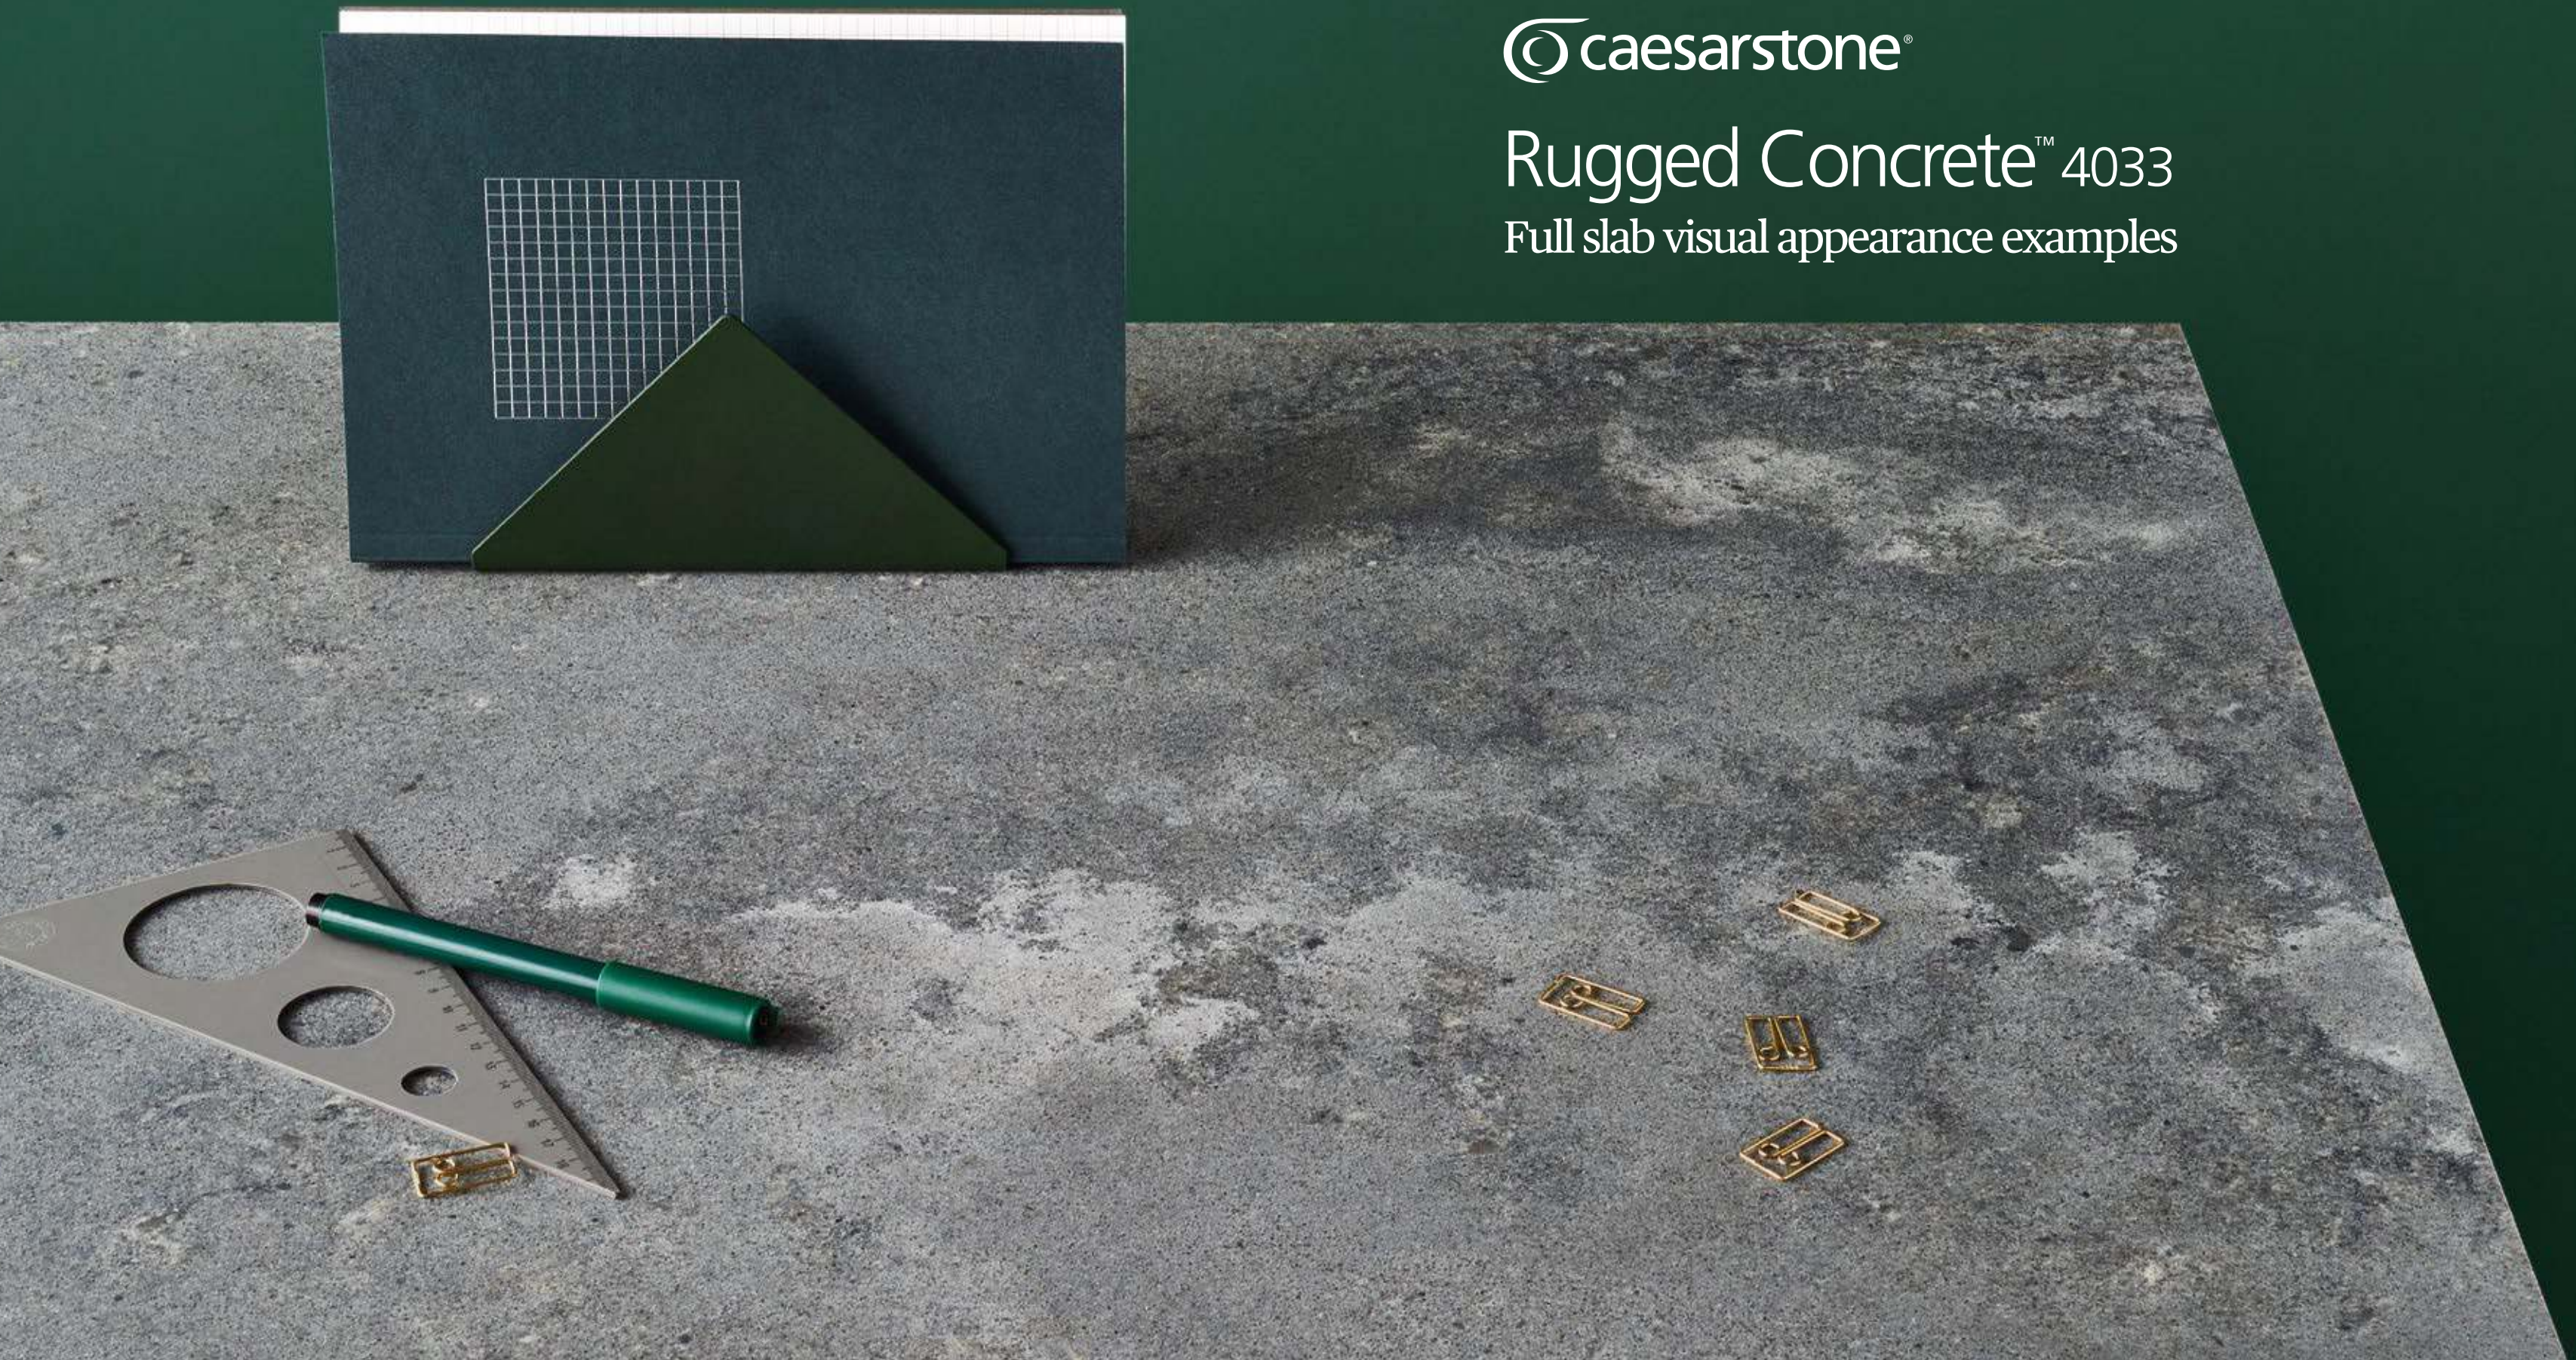

caesarstone®

Rugged Concrete™ 4033

Full slab visual appearance examples

Rugged Concrete™ 4033

Full slab visual appearance.

Rugged Concrete's dramatic design makes each slab individually unique.
We recommend viewing full slabs at your stonemason prior to commencing fabrication.

Rugged Concrete™ 4033

Full slab visual appearance examples.

Due to the authentic, robust look of Rugged Concrete with its inherent textural movement and patina, variations in visual appearance may occur between slabs.